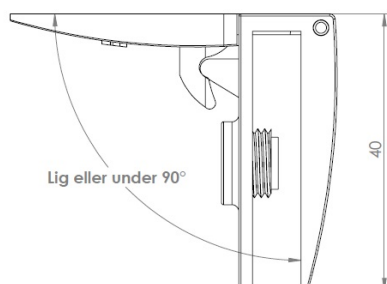

PRODUCT SHEET

Description:

Glass Door Hinge "Badge" Centre, BLK, Left Hand, F/Inset Doors, F/Glass Thickness 4-6mm, 1 Zamak Screw W/PVC Tip, & 1 Zamak Screw W/Hard $\varnothing 5 \times 3,5$ mm Extension. Catch Made of ABS

Item number:

15.06.247-0

Units	Box	Carton	HS Code	Barcode
Pcs.	12	240	8302100090	
				5704866054935

SISO A/S

Mileparken 11
DK-2740 Skovlunde
Denmark
VAT: DK 24786013

Phone +45 45 830 900

www.siso.dk
siso@siso.dk

Danske Bank
Nytorv Branch
Copenhagen
SWIFT: DABADKKK

Account no.
4180 3112 112936
IBAN Account
DK7230003112112936