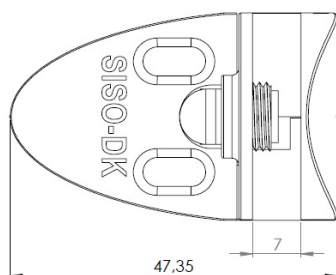

PRODUCT SHEET

Description:

Glass Door Hinge "Badge" Centre, BLK, Left Hand, F/Inset Doors, F/Glass Thickness 4-6mm, 1 Zamak Screw W/PVC Tip, & 1 Zamak Screw W/Hard $\varnothing 5 \times 3,5$ mm Extension. Catch Made of ABS

Item number:

15.06.247-0

Units	Box	Carton	HS Code	Barcode
Pcs.	12	240	8302100090	
				5704866054935

SISO A/S

Mileparken 11
DK-2740 Skovlunde
Denmark
VAT: DK 24786013

Phone +45 45 830 900

www.siso.dk
siso@siso.dk