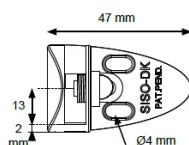

PRODUCT SHEET

Description:

Glass Door Hinge "Badge" Centre, BLK, Left Hand, F/Inset Doors, F/Glass Thickness 4-6mm, 1 Zamak Screw W/PVC Tip, & 1 Zamak Screw W/Hard $\varnothing 5 \times 3,5$ mm Extension. Catch Made of ABS

Item number:

15.06.247-0

Units	Box	Carton	HS Code	Barcode
Pcs.	12	240	8302100090	
				5704866054935

SISO A/S

Mileparken 11
DK-2740 Skovlunde
Denmark
VAT: DK 24786013

Phone +45 45 830 900

www.siso.dk
siso@siso.dk