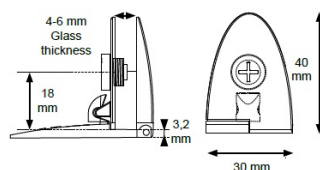

PRODUCT SHEET

Description:

Glass Door Hinge "Badge" Centre, BLK, Left Hand, F/Inset Doors, F/Glass Thickness 4-6mm, 1 Zamak Screw W/PVC Tip, & 1 Zamak Screw W/Hard $\varnothing 5 \times 3,5$ mm Extension. Catch Made of ABS

Item number:

15.06.247-0

Units	Box	Carton	HS Code	Barcode
Pcs.	12	240	8302100090	
				5704866054935

SISO A/S

Mileparken 11
DK-2740 Skovlunde
Denmark
VAT: DK 24786013

Phone +45 45 830 900

www.siso.dk
siso@siso.dk

Danske Bank
Nytorv Branch
Copenhagen
SWIFT: DABADKKK

Account no.
4180 3112 112936
IBAN Account
DK7230003112112936